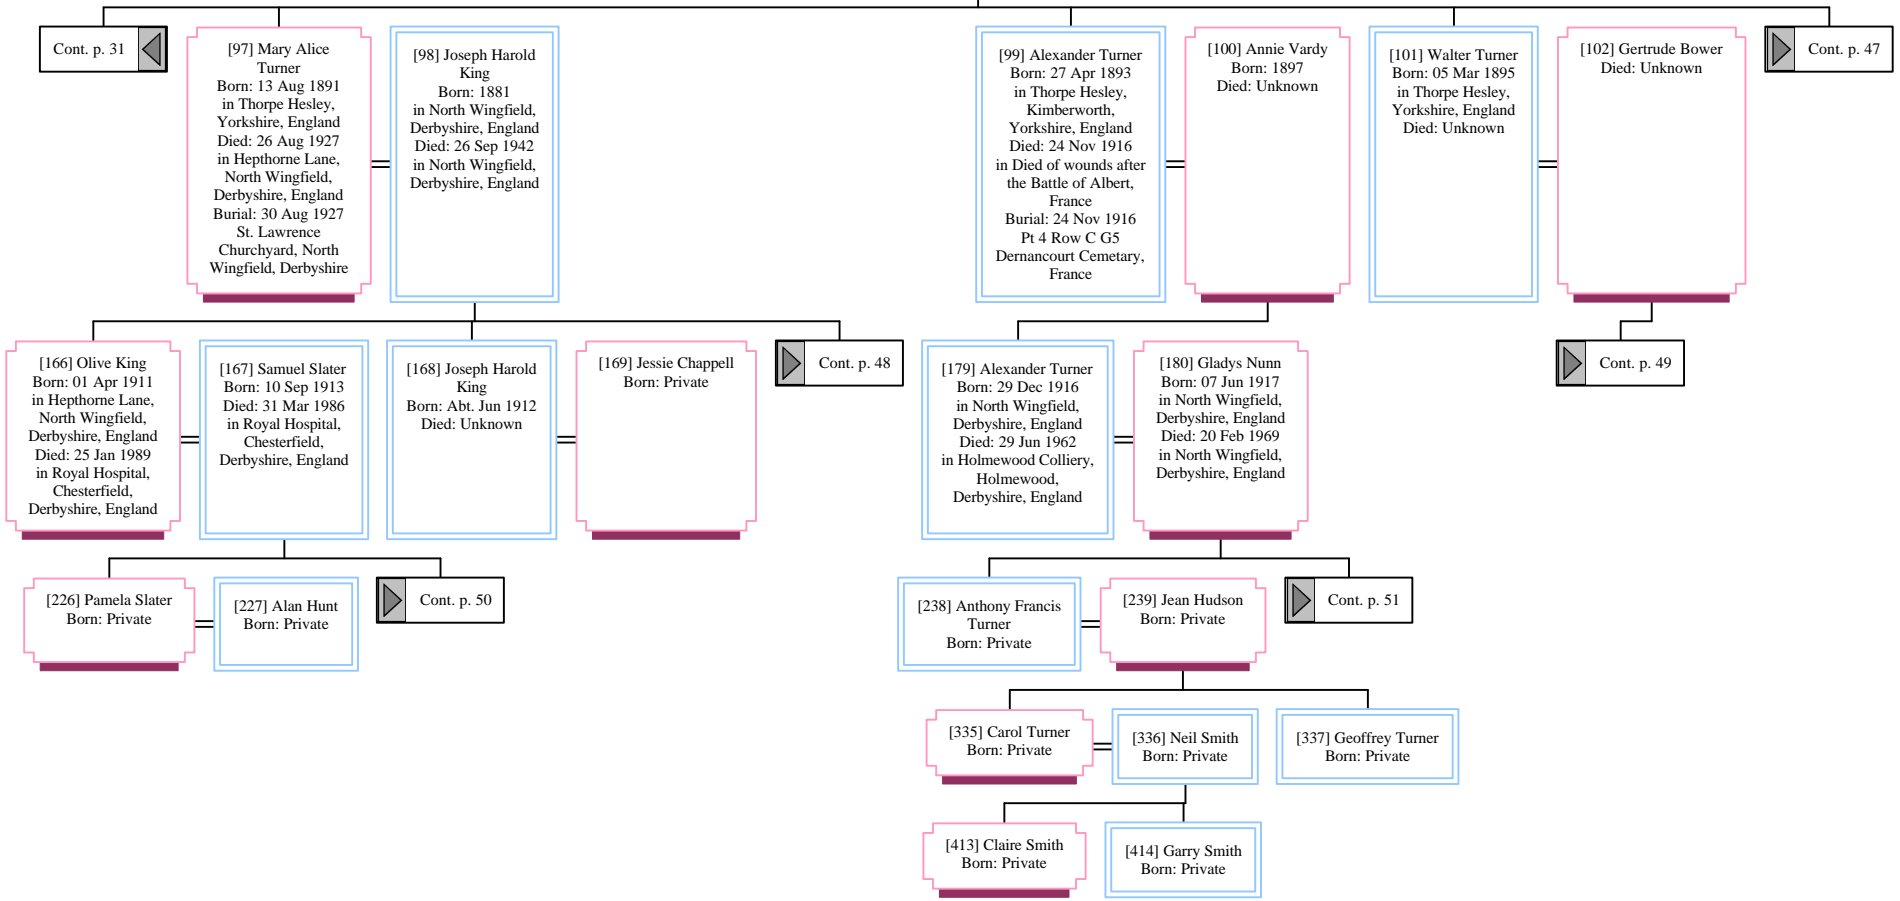

Descendants of John Turner

[32] Joseph Turner
Born: 03 Feb 1858
in Thorpe Hesley,
Yorkshire, England
Died: 20 Feb 1932
in Holmewood,
Derbyshire
Burial: 24 Feb 1932
St. Lawrence
Churchyard, North
Wingfield, Derbyshire

[34] Curtes Dobson
Born: 14 Aug 1866
in Schols
Kimberworth,
Yorkshire, England
Died: 16 Jul 1922
in Hephorne Lane,
North Wingfield,
Derbyshire, England
Burial: 19 Jul 1922
St. Lawrence
Churchyard, North
Wingfield, Derbyshire