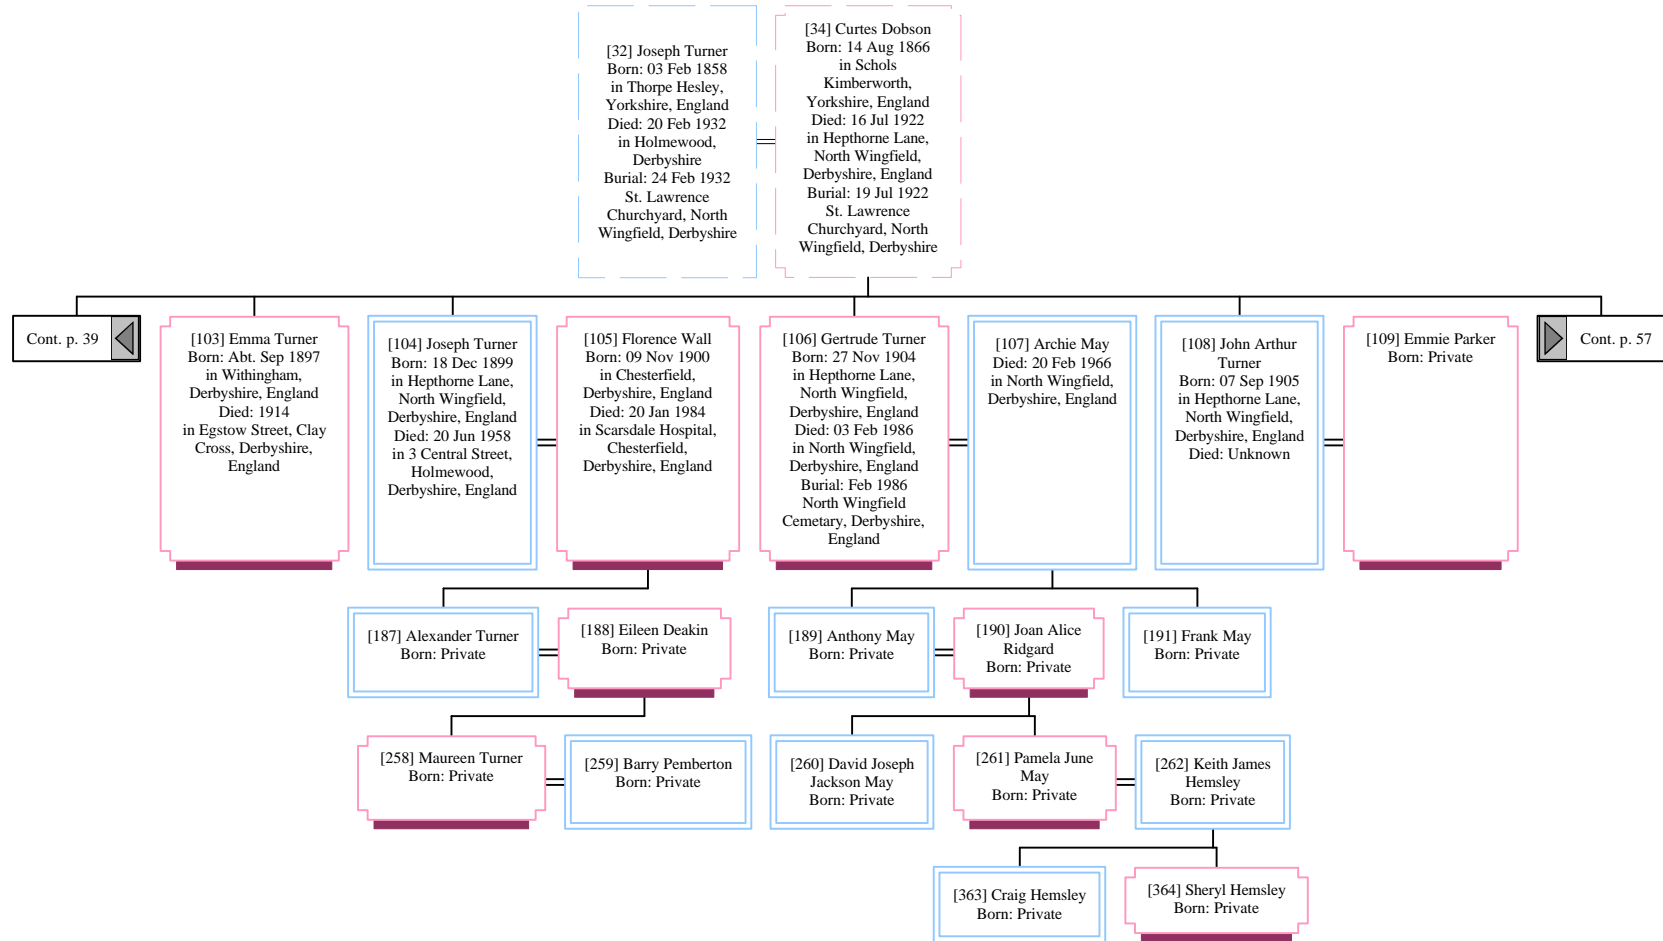

Descendants of John Turner

Descendants of John Turner

[32] Joseph Turner
Born: 03 Feb 1858
in Thorpe Hesley,
Yorkshire, England
Died: 20 Feb 1932
in Holmewood,
Derbyshire
Burial: 24 Feb 1932
St. Lawrence
Churchyard, North
Wingfield, Derbyshire

Descendants of John Turner

Descendants of John Turner

Descendants of John Turner

Descendants of John Turner

Cont. p. 36

Descendants of John Turner

Descendants of John Turner

Descendants of John Turner

Descendants of John Turner

Descendants of John Turner

Descendants of John Turner

Descendants of John Turner

Descendants of John Turner

Descendants of John Turner

Descendants of John Turner

Descendants of John Turner