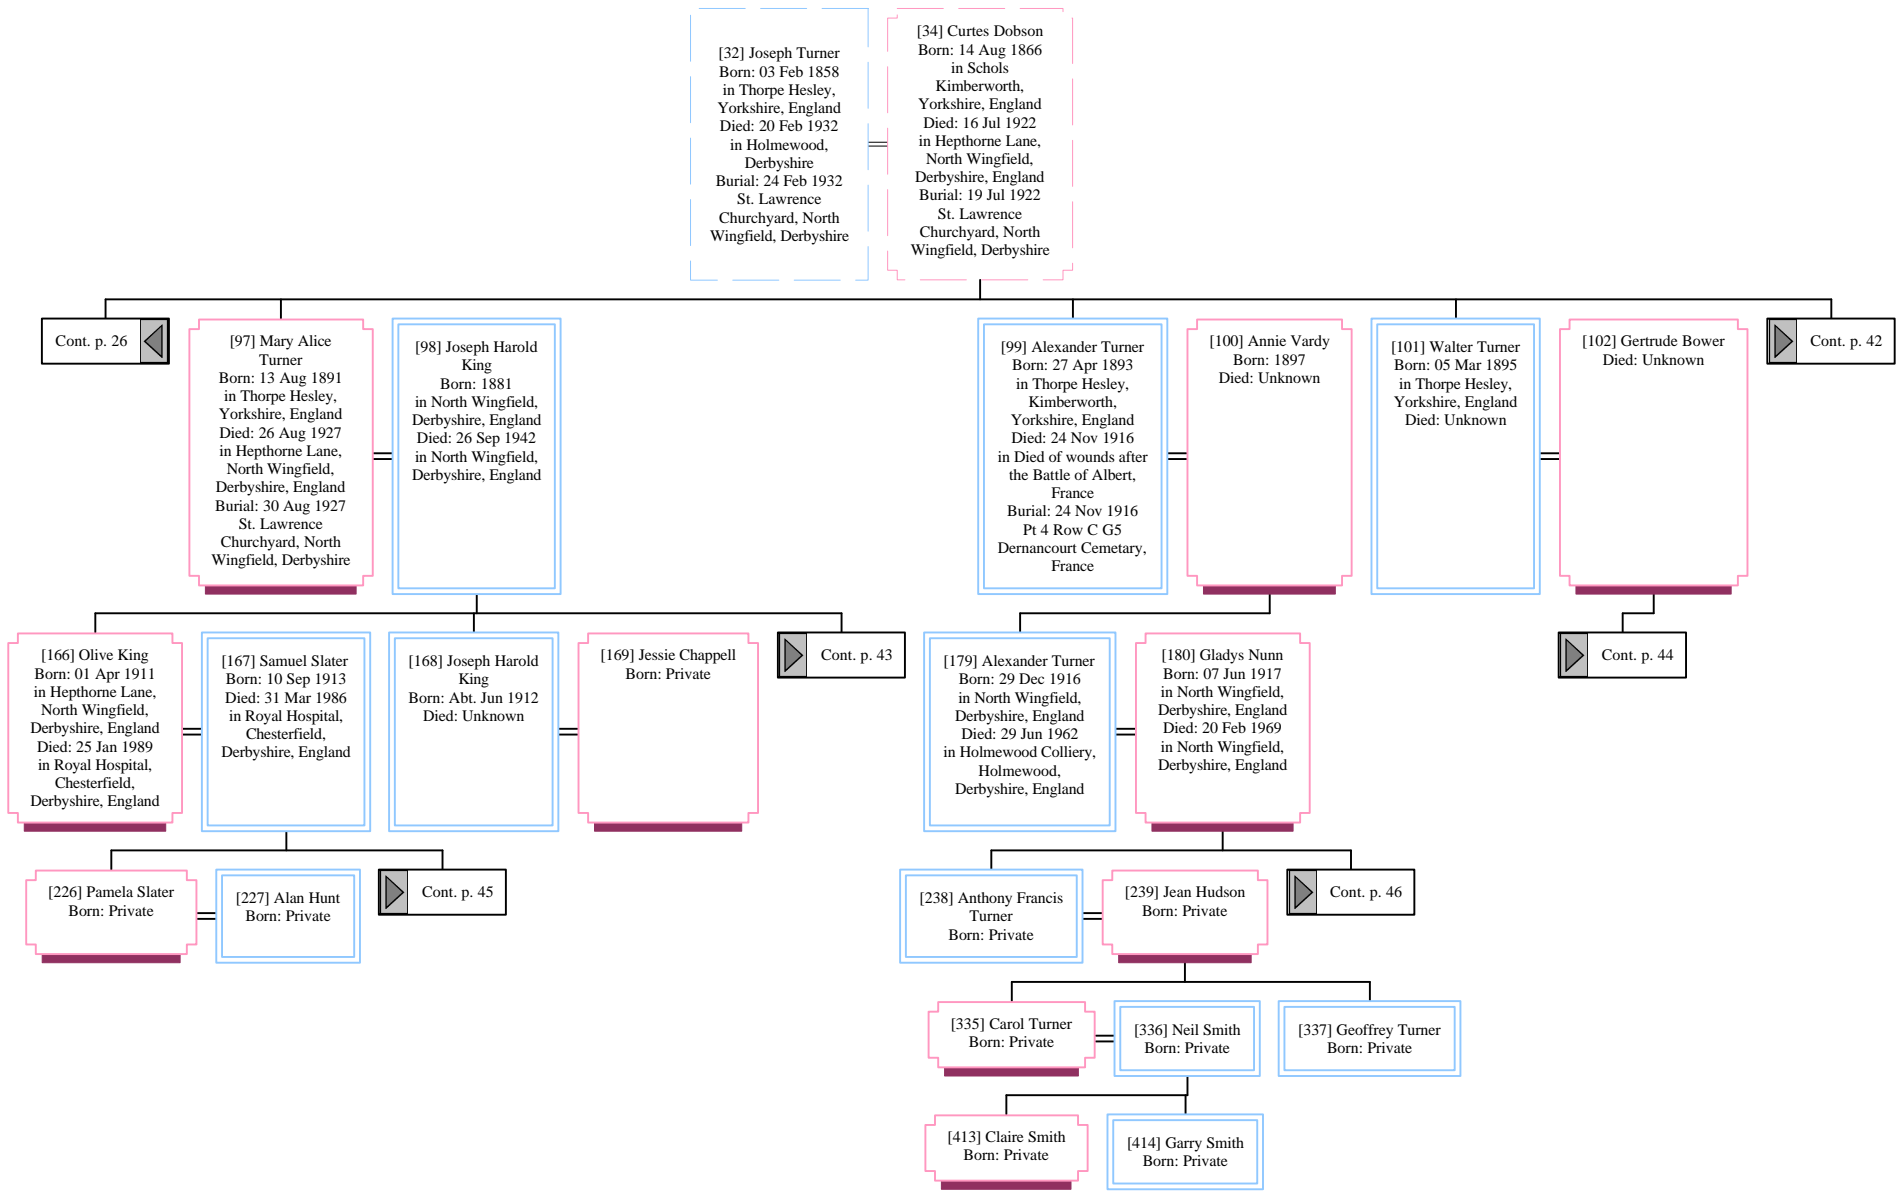

Descendants of John Turner

Descendants of John Turner

Descendants of John Turner

Descendants of John Turner

Descendants of John Turner

Descendants of John Turner

Descendants of John Turner

Descendants of John Turner

Descendants of John Turner

[32] Joseph Turner
 Born: 03 Feb 1858
 in Thorpe Hesley,
 Yorkshire, England
 Died: 20 Feb 1932
 in Holmewood,
 Derbyshire
 Burial: 24 Feb 1932
 St. Lawrence
 Churchyard, North
 Wingfield, Derbyshire