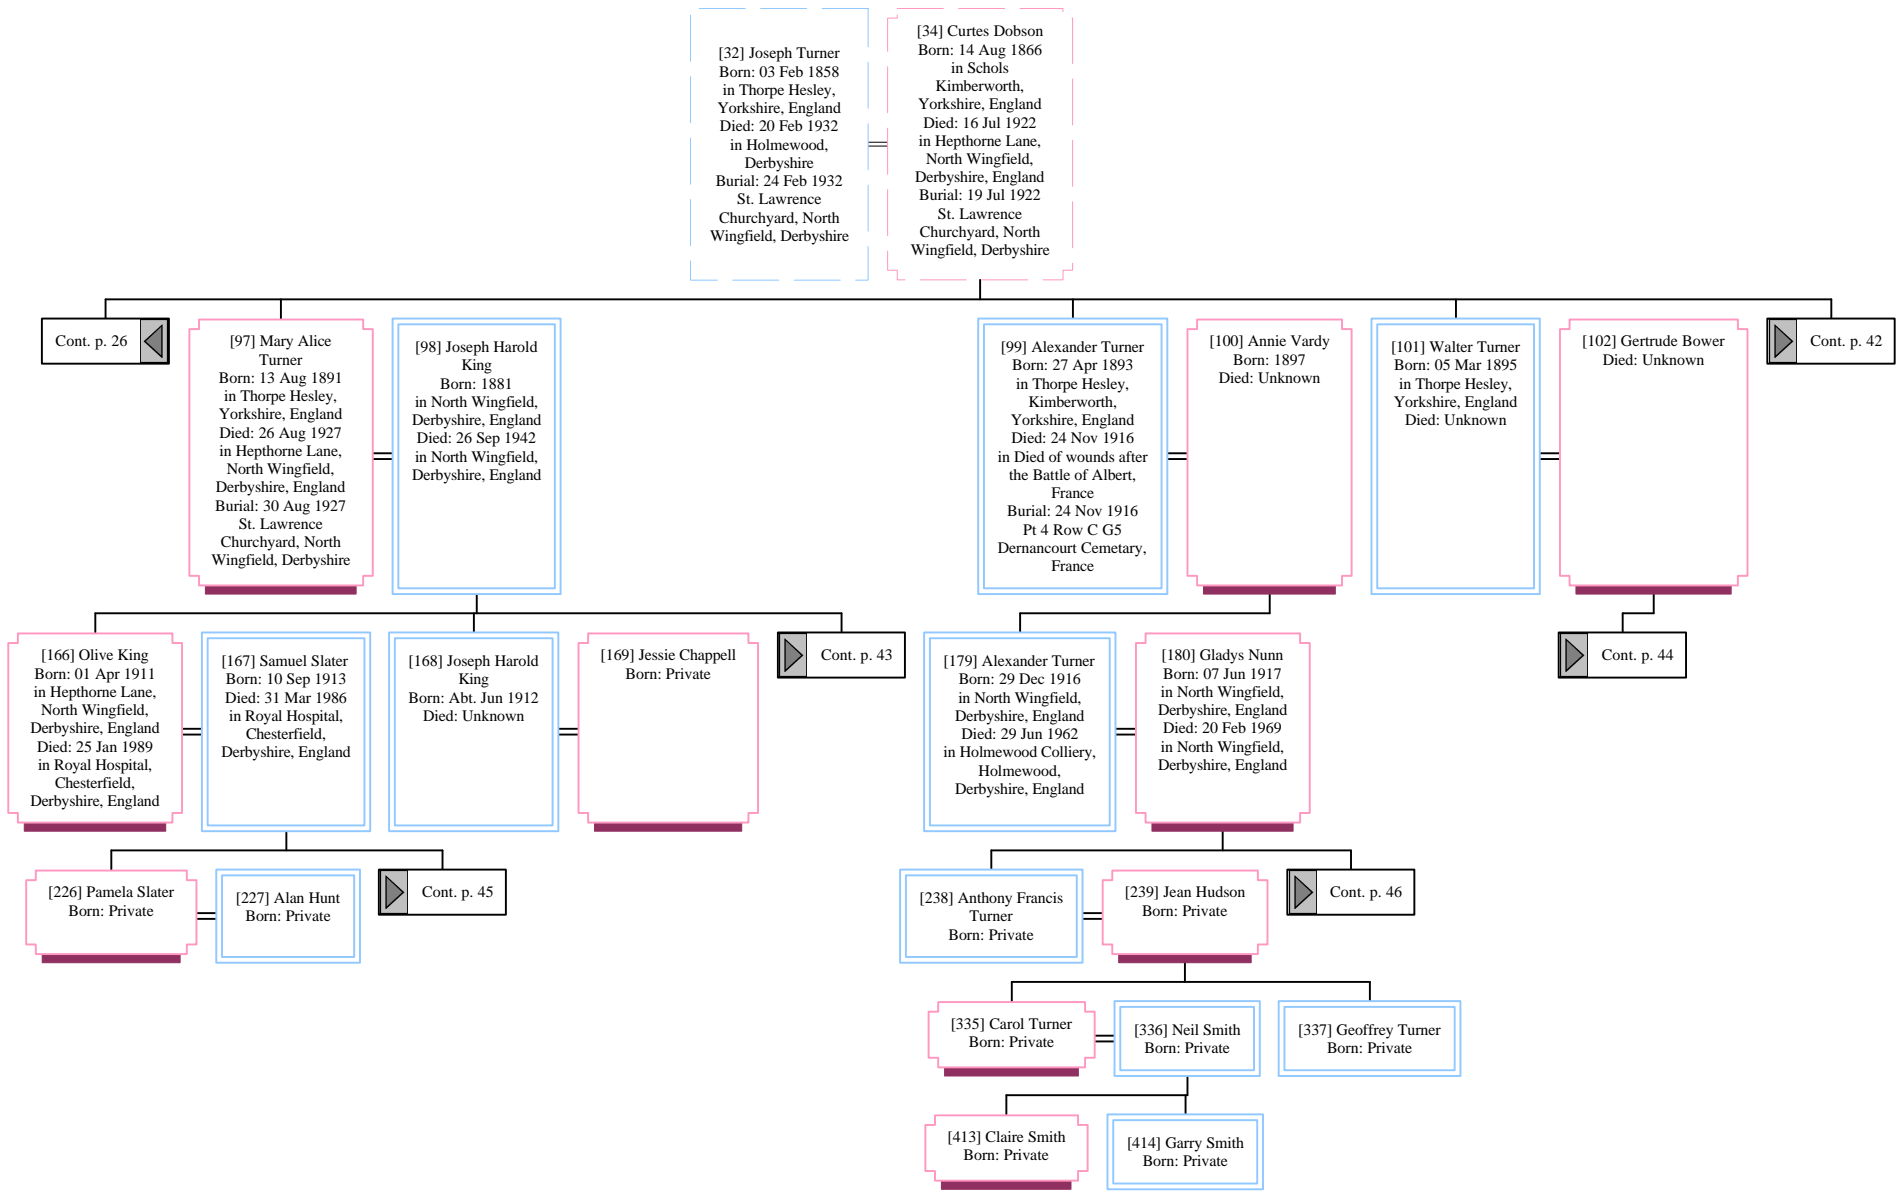

Descendants of John Turner

Descendants of John Turner

Descendants of John Turner

Descendants of John Turner

Descendants of John Turner

Descendants of John Turner

Descendants of John Turner

Descendants of John Turner

Descendants of John Turner

Descendants of John Turner

[32] Joseph Turner
Born: 03 Feb 1858
in Thorpe Hesley,
Yorkshire, England
Died: 20 Feb 1932
in Holmewood,
Derbyshire
Burial: 24 Feb 1932
St. Lawrence
Churchyard, North
Wingfield, Derbyshire