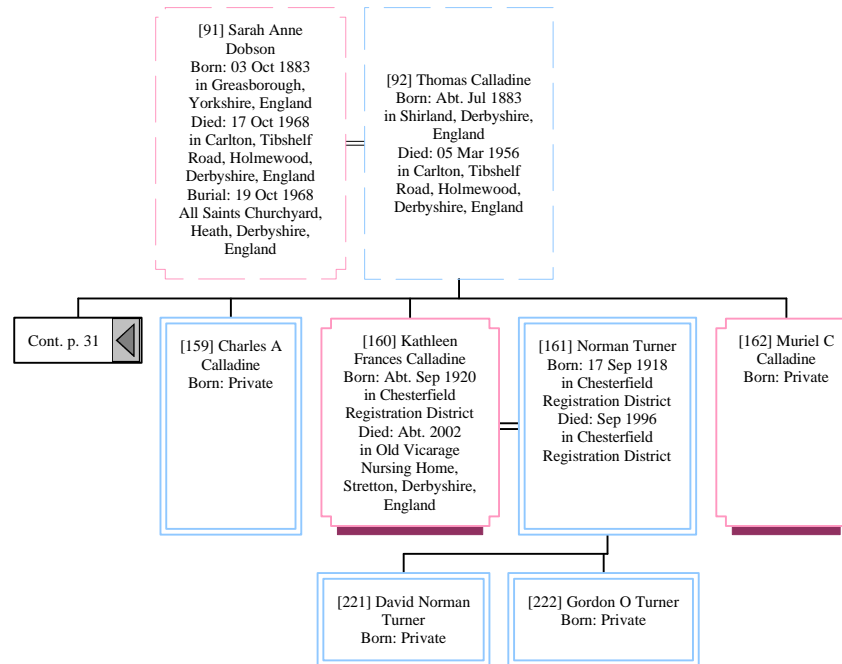

Descendants of John Turner