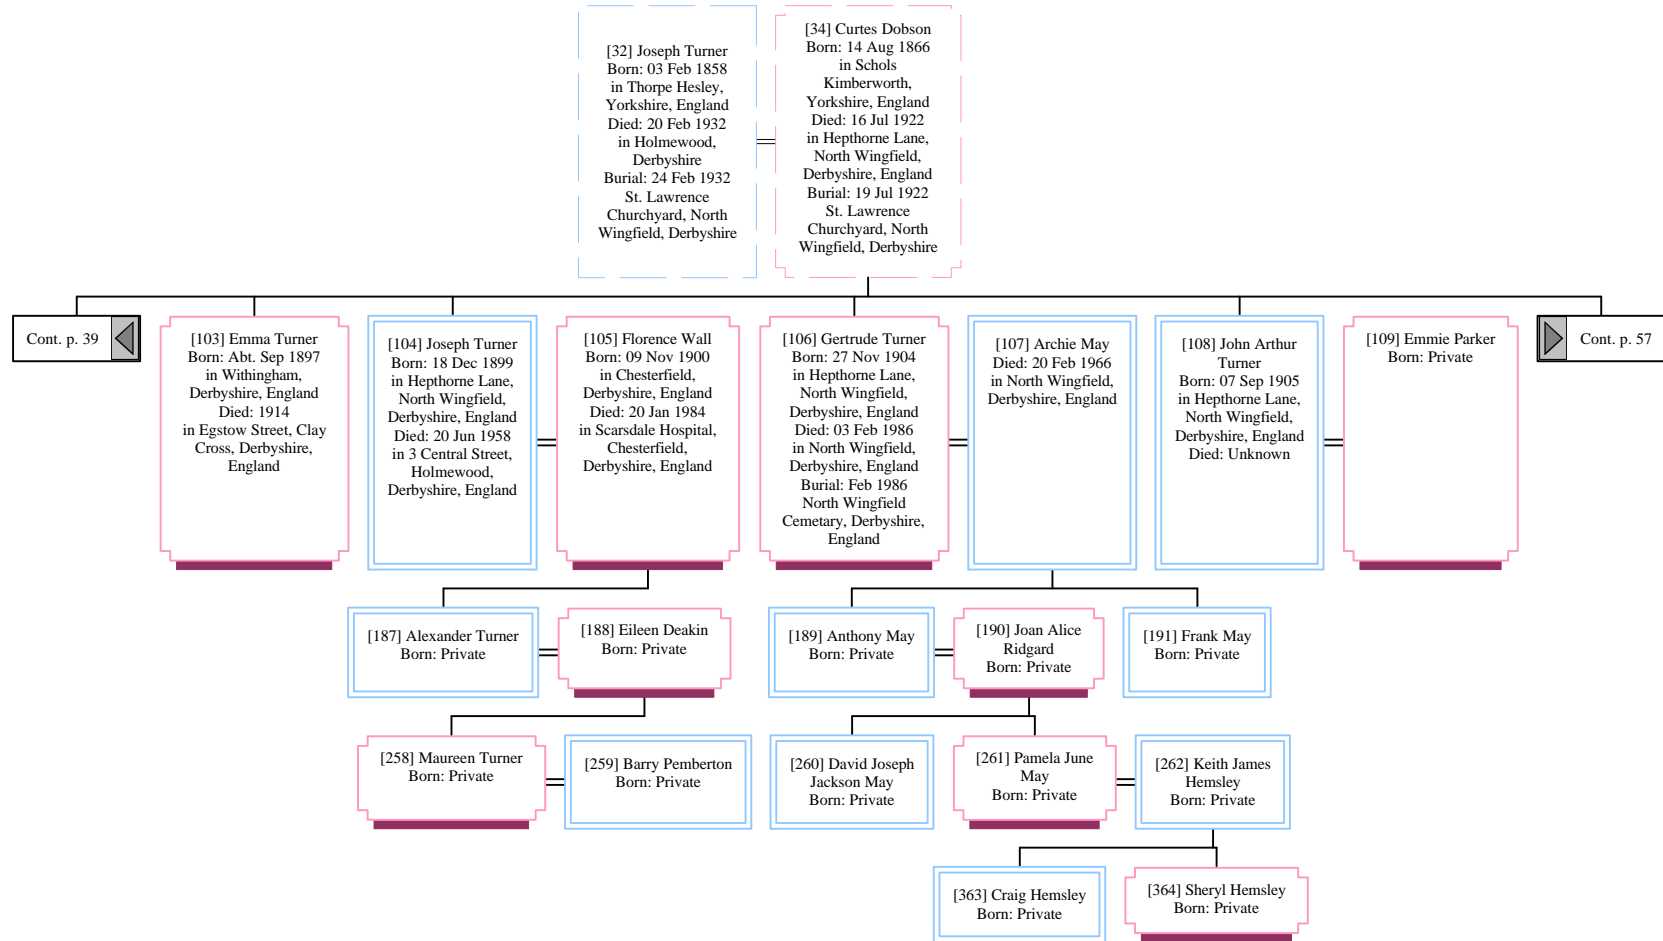

Descendants of John Turner

[32] Joseph Turner
 Born: 03 Feb 1858
 in Thorpe Hesley,
 Yorkshire, England
 Died: 20 Feb 1932
 in Holmewood,
 Derbyshire
 Burial: 24 Feb 1932
 St. Lawrence
 Churchyard, North
 Wingfield, Derbyshire

Descendants of John Turner

Descendants of John Turner

Descendants of John Turner

Descendants of John Turner

Cont. p. 36

Descendants of John Turner

Descendants of John Turner

Descendants of John Turner

Descendants of John Turner

Descendants of John Turner

Cont. p. 39

Descendants of John Turner

Descendants of John Turner

Descendants of John Turner

Descendants of John Turner

Descendants of John Turner