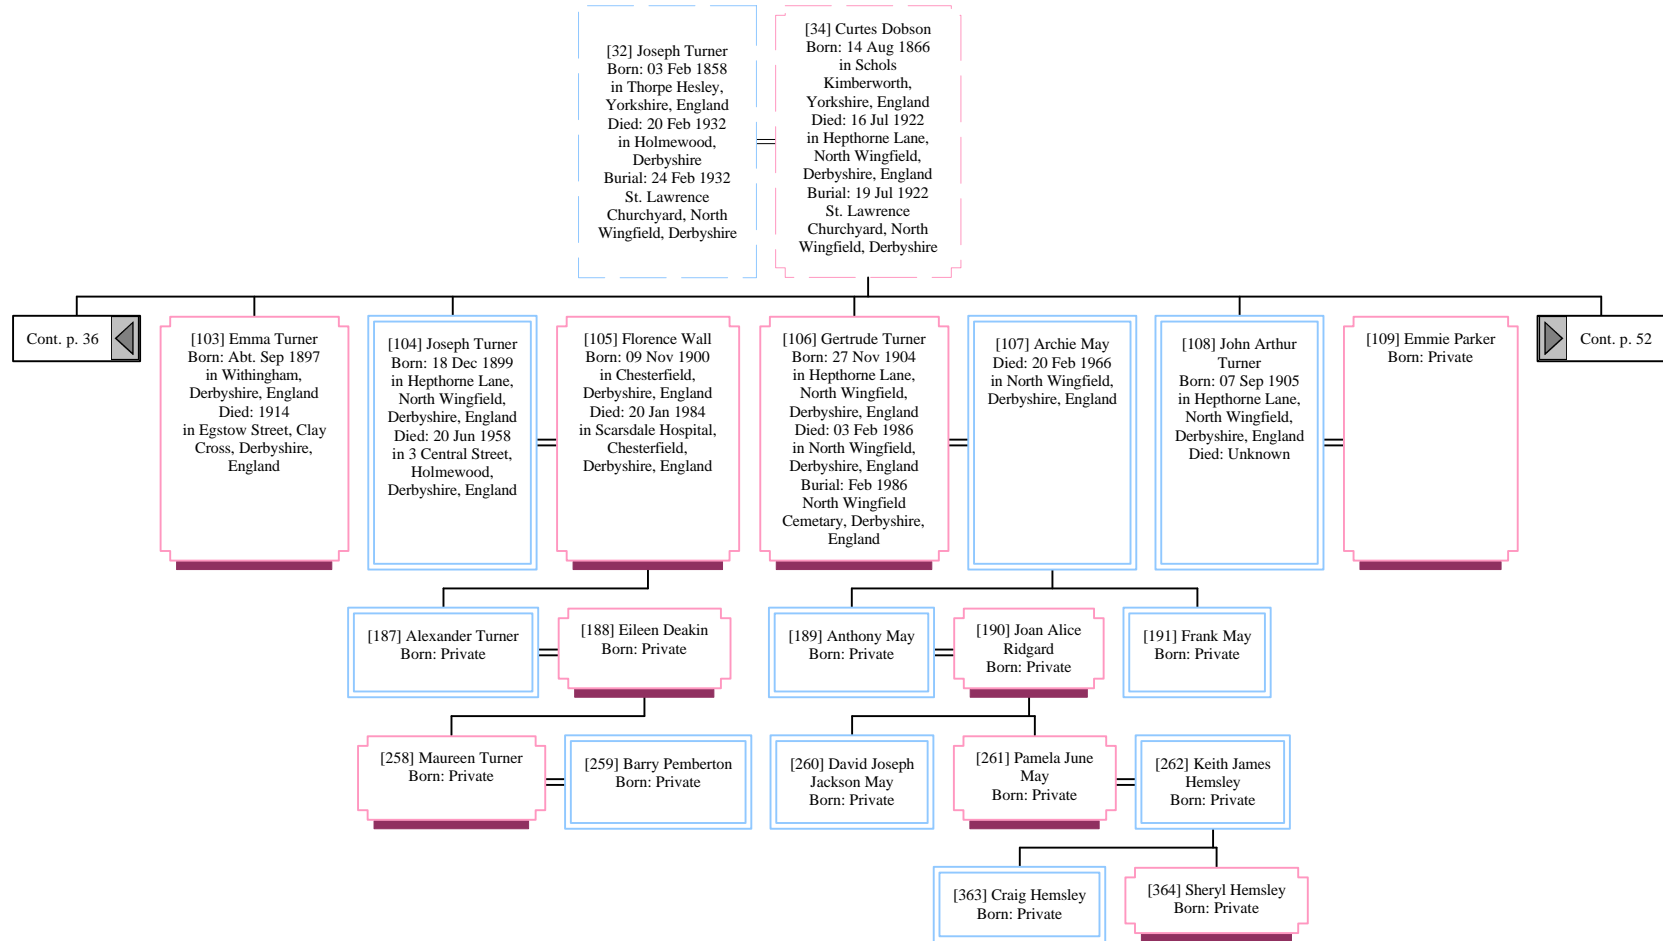

Descendants of John Turner