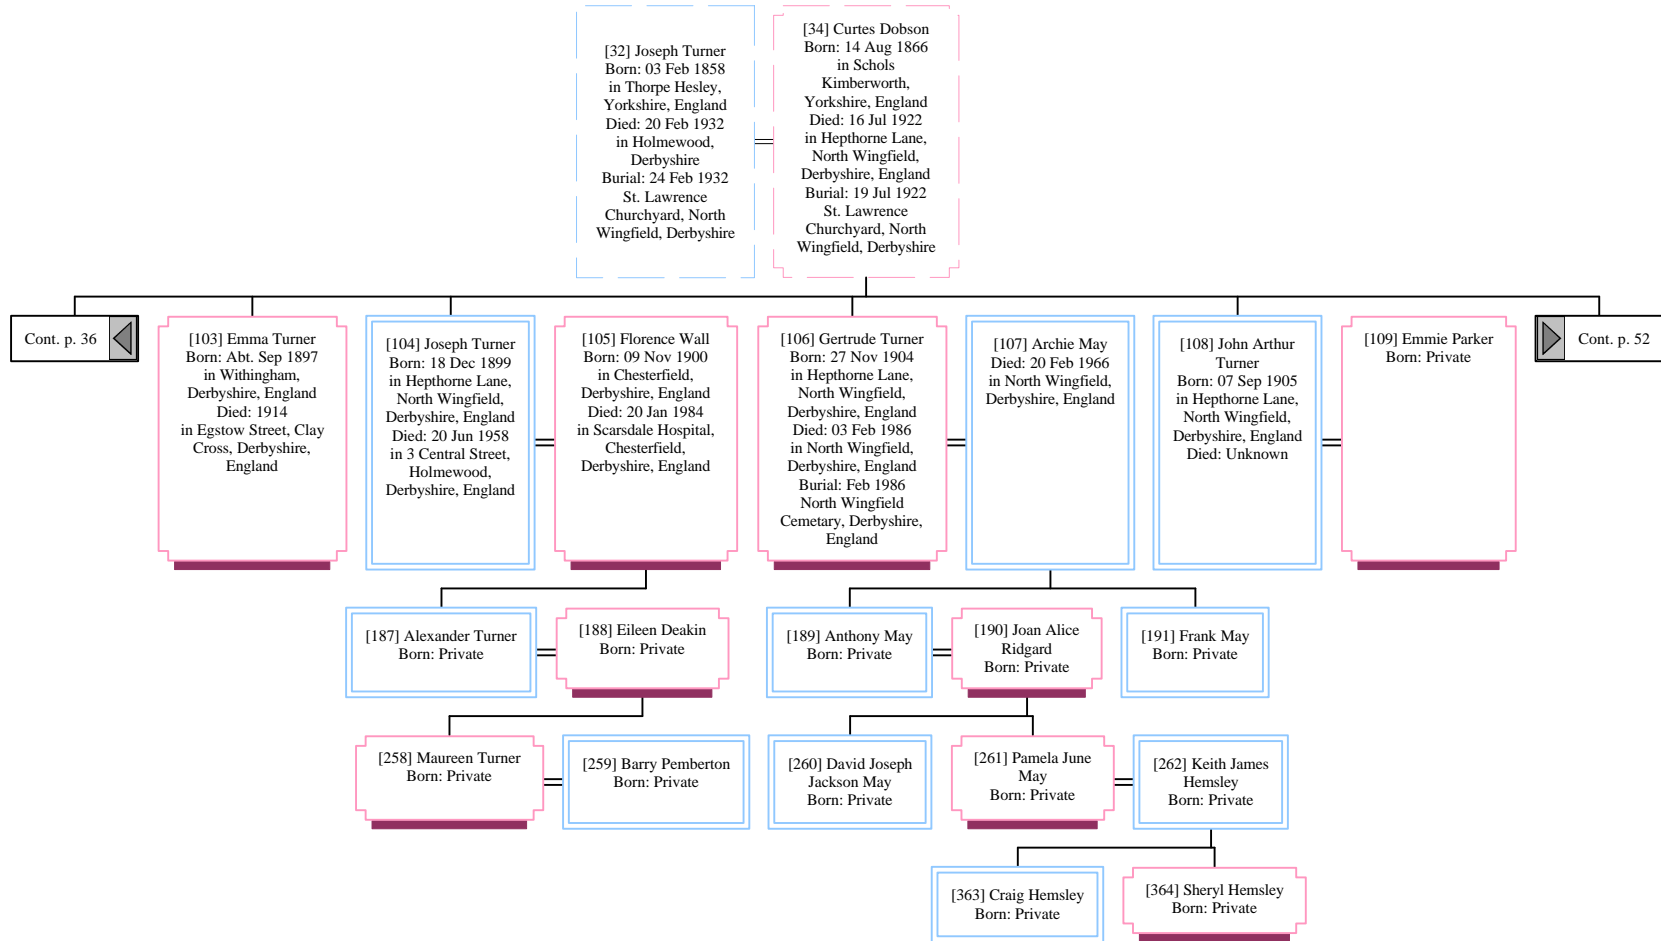

Descendants of John Turner