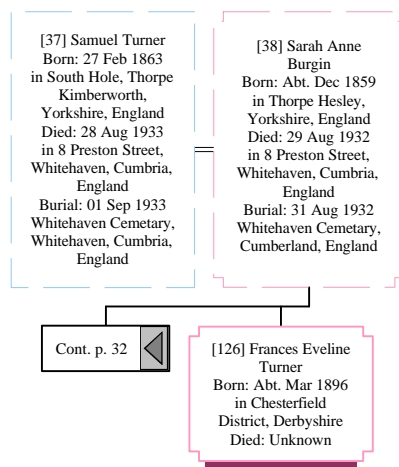

Descendants of John Turner