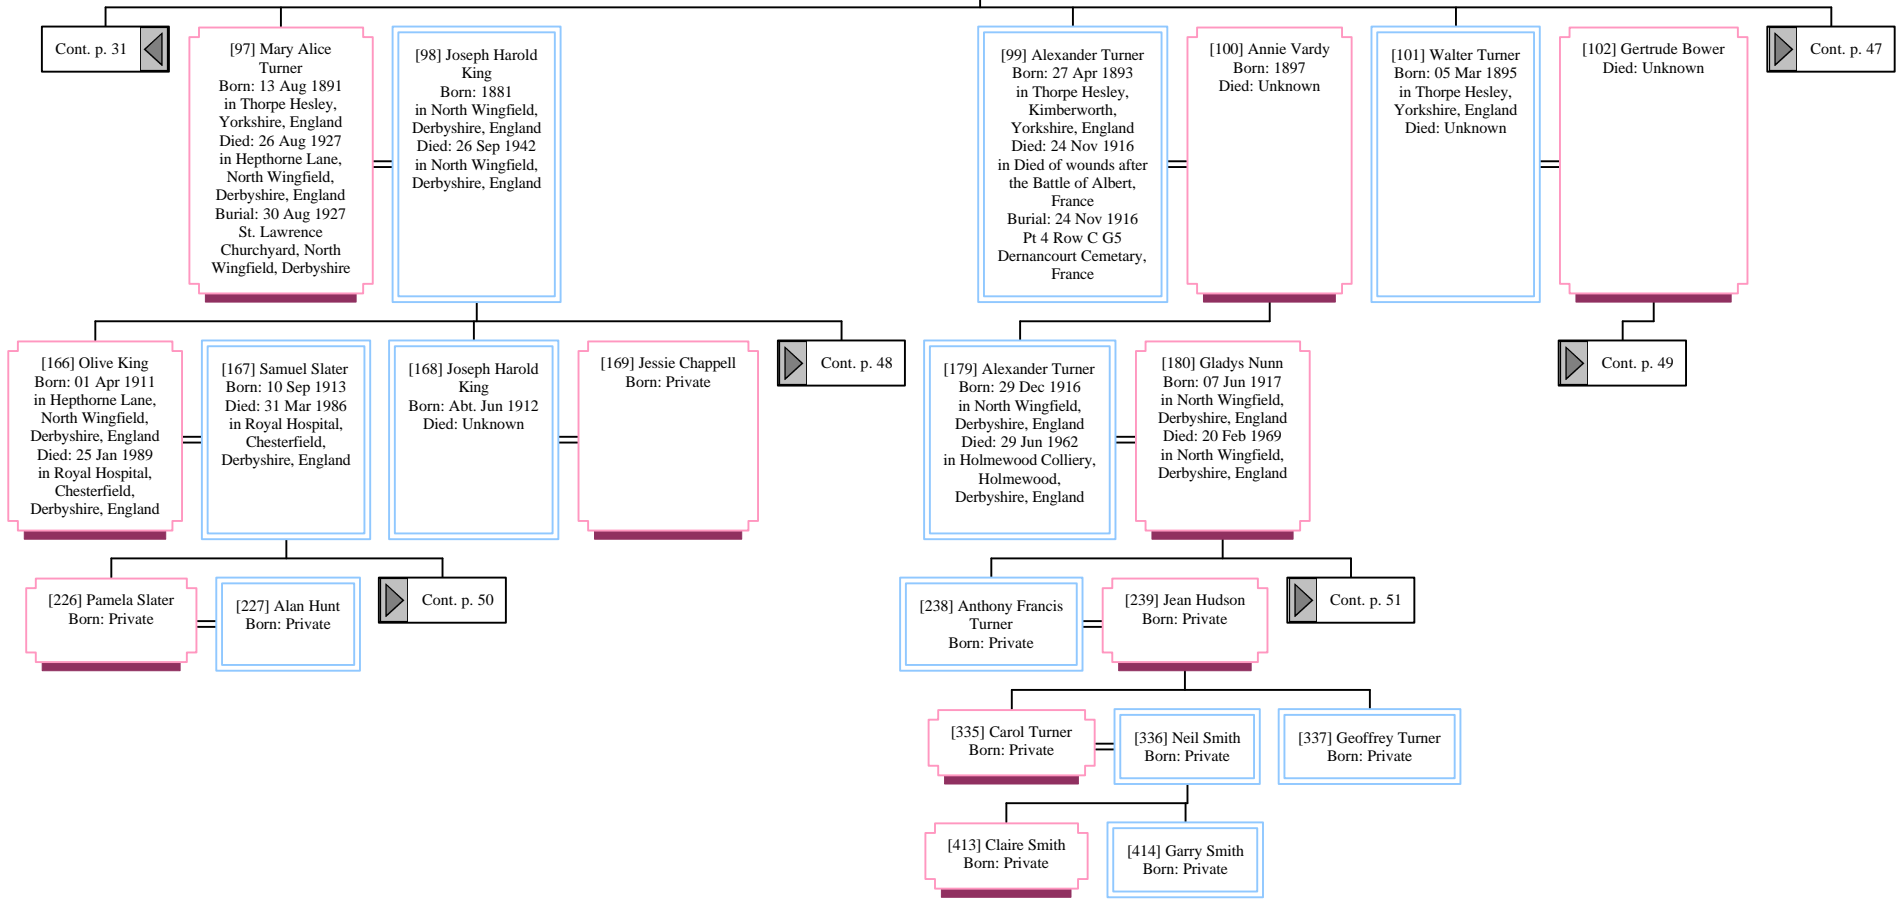

Descendants of John Turner

[32] Joseph Turner
Born: 03 Feb 1858
in Thorpe Hesley,
Yorkshire, England
Died: 20 Feb 1932
in Holmewood,
Derbyshire
Burial: 24 Feb 1932
St. Lawrence
Churchyard, North
Wingfield, Derbyshire

[34] Curtes Dobson
Born: 14 Aug 1866
in Schols
Kimberworth,
Yorkshire, England
Died: 16 Jul 1922
in Hephorne Lane,
North Wingfield,
Derbyshire, England
Burial: 19 Jul 1922
St. Lawrence
Churchyard, North
Wingfield, Derbyshire